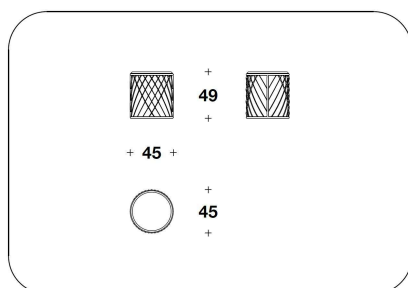

OUTDOOR COVER Waterproof cover

CTB (37M) - CTB (37MC)
SIDE TABLE
Ø 45x49H.cm
Ø 17 3/4x19 1/4H."

CTB (38M) - CTB (38MC)
COFFEE TABLE
Ø 100x34H.cm
Ø 39 1/3x13 2/4H."

Note