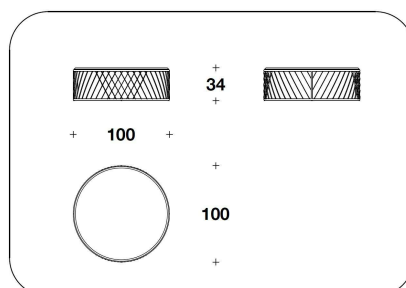

OUTDOOR COVER Waterproof cover

CTB (37M) - CTB (37MC)
SIDE TABLE
Ø 45x49H.cm
Ø 17 3/4x19 1/4H."

CTB (38M) - CTB (38MC)
COFFEE TABLE
Ø 100x34H.cm
Ø 39 1/3x13 2/4H."

Note