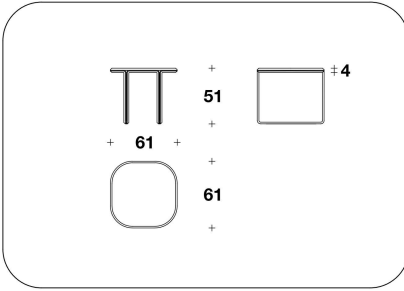

BENTLEY HOME
living / coffee tables
TADLEY

CTB (34EL) - CTB (34EP)
 VENEERED : SIDE TABLE
 61x61x51H.cm
 24x24x20H."

CTB (34ML) - CTB (34MP)
 MARBLE : SIDE TABLE
 61x61x51H.cm
 24x24x20H."

CTB (34PL) - CTB (34PP)
 LEATHER : SIDE TABLE
 61x61x51H. cm
 24x24x20H. "

CTB (32EL) - CTB (32EP)
 VENEERED : COFFEE TABLE
 101x91x36H.cm
 39 2/3x35 2/3x14 1/4H."

CTB (32ML) - CTB (32MP)
 MARBLE : COFFEE TABLE
 101x91x36H.cm
 39 2/3x35 2/3x14 1/4H."

CTB (32PL) - CTB (32PP)
 LEATHER : COFFEE TABLE
 101x91x36H. cm
 39 2/3x35 2/3x14 1/4H. "

CTB (33EL) - CTB (33EP)
 VENEERED : COFFEE TABLE
 121x71x30H.cm
 47 2/3x28x11 3/4H."

CTB (33ML) - CTB (33MP)
 MARBLE : COFFEE TABLE
 121x71x30H.cm
 47 2/3x28x11 3/4H."

CTB (33PL) - CTB (33PP)
 LEATHER : COFFEE TABLE
 121x71x30H. cm
 47 2/3x28x11 3/4H. "