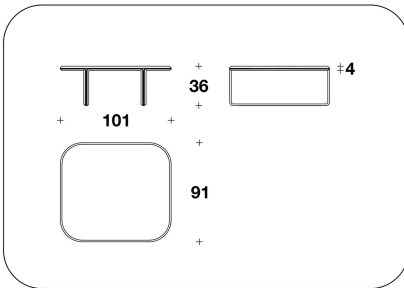

BENTLEY HOME
living / coffee tables
TADLEY

CTB (34EL) - CTB (34EP)
 VENEERED : SIDE TABLE
 61x61x51H.cm
 24x24x20H."

CTB (34ML) - CTB (34MP)
 MARBLE : SIDE TABLE
 61x61x51H.cm
 24x24x20H."

CTB (34PL) - CTB (34PP)
 LEATHER : SIDE TABLE
 61x61x51H. cm
 24x24x20H. "

CTB (32EL) - CTB (32EP)
 VENEERED : COFFEE TABLE
 101x91x36H.cm
 39 2/3x35 2/3x14 1/4H."

CTB (32ML) - CTB (32MP)
 MARBLE : COFFEE TABLE
 101x91x36H.cm
 39 2/3x35 2/3x14 1/4H."

CTB (32PL) - CTB (32PP)
 LEATHER : COFFEE TABLE
 101x91x36H. cm
 39 2/3x35 2/3x14 1/4H. "

CTB (33EL) - CTB (33EP)
 VENEERED : COFFEE TABLE
 121x71x30H.cm
 47 2/3x28x11 3/4H."

CTB (33ML) - CTB (33MP)
 MARBLE : COFFEE TABLE
 121x71x30H.cm
 47 2/3x28x11 3/4H."

CTB (33PL) - CTB (33PP)
 LEATHER : COFFEE TABLE
 121x71x30H. cm
 47 2/3x28x11 3/4H. "