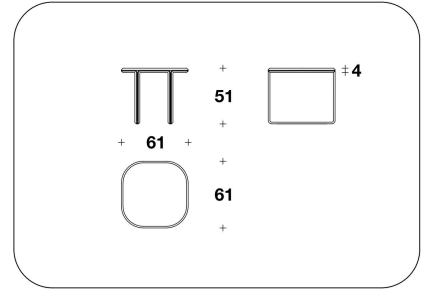

BENTLEY HOME
living / coffee tables
TADLEY

CTB (34EL) - CTB (34EP)
 VENEERED : SIDE TABLE
 61x61x51H.cm
 24x24x20H."

CTB (34ML) - CTB (34MP)
 MARBLE : SIDE TABLE
 61x61x51H.cm
 24x24x20H."

CTB (34PL) - CTB (34PP)
 LEATHER : SIDE TABLE
 61x61x51H. cm
 24x24x20H. "

CTB (32EL) - CTB (32EP)
 VENEERED : COFFEE TABLE
 101x91x36H.cm
 39 2/3x35 2/3x14 1/4H."

CTB (32ML) - CTB (32MP)
 MARBLE : COFFEE TABLE
 101x91x36H.cm
 39 2/3x35 2/3x14 1/4H."

CTB (32PL) - CTB (32PP)
 LEATHER : COFFEE TABLE
 101x91x36H. cm
 39 2/3x35 2/3x14 1/4H. "

CTB (33EL) - CTB (33EP)
 VENEERED : COFFEE TABLE
 121x71x30H.cm
 47 2/3x28x11 3/4H."

CTB (33ML) - CTB (33MP)
 MARBLE : COFFEE TABLE
 121x71x30H.cm
 47 2/3x28x11 3/4H."

CTB (33PL) - CTB (33PP)
 LEATHER : COFFEE TABLE
 121x71x30H. cm
 47 2/3x28x11 3/4H. "