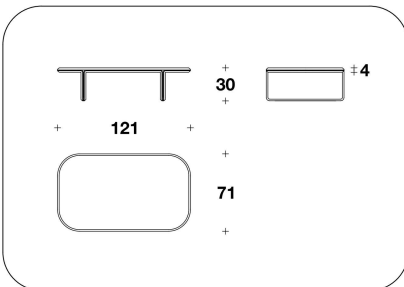

BENTLEY HOME
living / coffee tables
TADLEY

CTB (34EL) - CTB (34EP)
 VENEERED : SIDE TABLE
 61x61x51H.cm
 24x24x20H."

CTB (34ML) - CTB (34MP)
 MARBLE : SIDE TABLE
 61x61x51H.cm
 24x24x20H."

CTB (34PL) - CTB (34PP)
 LEATHER : SIDE TABLE
 61x61x51H. cm
 24x24x20H. "

CTB (32EL) - CTB (32EP)
 VENEERED : COFFEE TABLE
 101x91x36H.cm
 39 2/3x35 2/3x14 1/4H."

CTB (32ML) - CTB (32MP)
 MARBLE : COFFEE TABLE
 101x91x36H.cm
 39 2/3x35 2/3x14 1/4H."

CTB (32PL) - CTB (32PP)
 LEATHER : COFFEE TABLE
 101x91x36H. cm
 39 2/3x35 2/3x14 1/4H. "

CTB (33EL) - CTB (33EP)
 VENEERED : COFFEE TABLE
 121x71x30H.cm
 47 2/3x28x11 3/4H."

CTB (33ML) - CTB (33MP)
 MARBLE : COFFEE TABLE
 121x71x30H.cm
 47 2/3x28x11 3/4H."

CTB (33PL) - CTB (33PP)
 LEATHER : COFFEE TABLE
 121x71x30H. cm
 47 2/3x28x11 3/4H. "