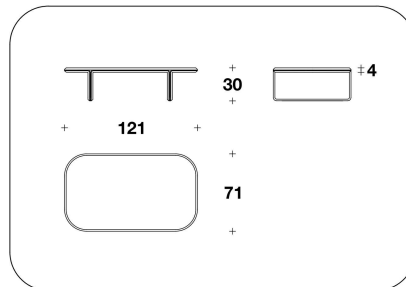

BENTLEY HOME
living / coffee tables
TADLEY

CTB (34EL) - CTB (34EP)
 VENEERED : SIDE TABLE
 61x61x51H.cm
 24x24x20H."

CTB (34ML) - CTB (34MP)
 MARBLE : SIDE TABLE
 61x61x51H.cm
 24x24x20H."

CTB (34PL) - CTB (34PP)
 LEATHER : SIDE TABLE
 61x61x51H. cm
 24x24x20H. "

CTB (32EL) - CTB (32EP)
 VENEERED : COFFEE TABLE
 101x91x36H.cm
 39 2/3x35 2/3x14 1/4H."

CTB (32ML) - CTB (32MP)
 MARBLE : COFFEE TABLE
 101x91x36H.cm
 39 2/3x35 2/3x14 1/4H."

CTB (32PL) - CTB (32PP)
 LEATHER : COFFEE TABLE
 101x91x36H. cm
 39 2/3x35 2/3x14 1/4H. "

CTB (33EL) - CTB (33EP)
 VENEERED : COFFEE TABLE
 121x71x30H.cm
 47 2/3x28x11 3/4H."

CTB (33ML) - CTB (33MP)
 MARBLE : COFFEE TABLE
 121x71x30H.cm
 47 2/3x28x11 3/4H."

CTB (33PL) - CTB (33PP)
 LEATHER : COFFEE TABLE
 121x71x30H. cm
 47 2/3x28x11 3/4H. "