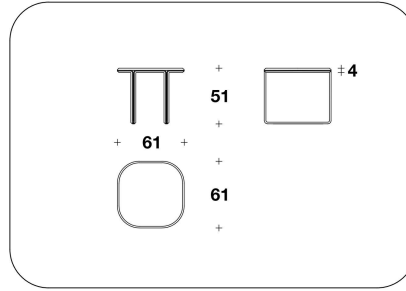

BENTLEY HOME
living / coffee tables
TADLEY

CTB (34EL) - CTB (34EP)
 VENEERED : SIDE TABLE
 61x61x51H.cm
 24x24x20H."

CTB (34ML) - CTB (34MP)
 MARBLE : SIDE TABLE
 61x61x51H.cm
 24x24x20H."

CTB (34PL) - CTB (34PP)
 LEATHER : SIDE TABLE
 61x61x51H. cm
 24x24x20H. "

CTB (32EL) - CTB (32EP)
 VENEERED : COFFEE TABLE
 101x91x36H.cm
 39 2/3x35 2/3x14 1/4H."

CTB (32ML) - CTB (32MP)
 MARBLE : COFFEE TABLE
 101x91x36H.cm
 39 2/3x35 2/3x14 1/4H."

CTB (32PL) - CTB (32PP)
 LEATHER : COFFEE TABLE
 101x91x36H. cm
 39 2/3x35 2/3x14 1/4H. "

CTB (33EL) - CTB (33EP)
 VENEERED : COFFEE TABLE
 121x71x30H.cm
 47 2/3x28x11 3/4H."

CTB (33ML) - CTB (33MP)
 MARBLE : COFFEE TABLE
 121x71x30H.cm
 47 2/3x28x11 3/4H."

CTB (33PL) - CTB (33PP)
 LEATHER : COFFEE TABLE
 121x71x30H. cm
 47 2/3x28x11 3/4H. "