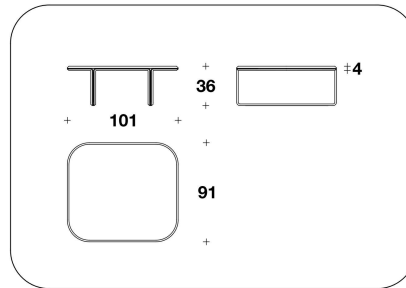

BENTLEY HOME
living / coffee tables
TADLEY

CTB (34EL) - CTB (34EP)
 VENEERED : SIDE TABLE
 61x61x51H.cm
 24x24x20H."

CTB (34ML) - CTB (34MP)
 MARBLE : SIDE TABLE
 61x61x51H.cm
 24x24x20H."

CTB (34PL) - CTB (34PP)
 LEATHER : SIDE TABLE
 61x61x51H. cm
 24x24x20H. "

CTB (32EL) - CTB (32EP)
 VENEERED : COFFEE TABLE
 101x91x36H.cm
 39 2/3x35 2/3x14 1/4H."

CTB (32ML) - CTB (32MP)
 MARBLE : COFFEE TABLE
 101x91x36H.cm
 39 2/3x35 2/3x14 1/4H."

CTB (32PL) - CTB (32PP)
 LEATHER : COFFEE TABLE
 101x91x36H. cm
 39 2/3x35 2/3x14 1/4H. "

CTB (33EL) - CTB (33EP)
 VENEERED : COFFEE TABLE
 121x71x30H.cm
 47 2/3x28x11 3/4H."

CTB (33ML) - CTB (33MP)
 MARBLE : COFFEE TABLE
 121x71x30H.cm
 47 2/3x28x11 3/4H."

CTB (33PL) - CTB (33PP)
 LEATHER : COFFEE TABLE
 121x71x30H. cm
 47 2/3x28x11 3/4H. "