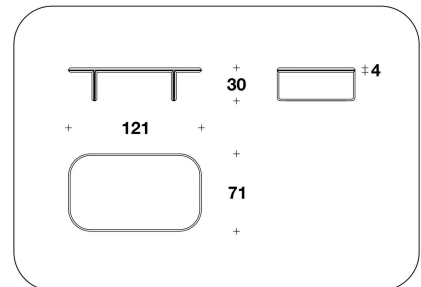

BENTLEY HOME
living / coffee tables
TADLEY

CTB (34EL) - CTB (34EP)
 VENEERED : SIDE TABLE
 61x61x51H.cm
 24x24x20H."

CTB (34ML) - CTB (34MP)
 MARBLE : SIDE TABLE
 61x61x51H.cm
 24x24x20H."

CTB (34PL) - CTB (34PP)
 LEATHER : SIDE TABLE
 61x61x51H. cm
 24x24x20H. "

CTB (32EL) - CTB (32EP)
 VENEERED : COFFEE TABLE
 101x91x36H.cm
 39 2/3x35 2/3x14 1/4H."

CTB (32ML) - CTB (32MP)
 MARBLE : COFFEE TABLE
 101x91x36H.cm
 39 2/3x35 2/3x14 1/4H."

CTB (32PL) - CTB (32PP)
 LEATHER : COFFEE TABLE
 101x91x36H. cm
 39 2/3x35 2/3x14 1/4H. "

CTB (33EL) - CTB (33EP)
 VENEERED : COFFEE TABLE
 121x71x30H.cm
 47 2/3x28x11 3/4H."

CTB (33ML) - CTB (33MP)
 MARBLE : COFFEE TABLE
 121x71x30H.cm
 47 2/3x28x11 3/4H."

CTB (33PL) - CTB (33PP)
 LEATHER : COFFEE TABLE
 121x71x30H. cm
 47 2/3x28x11 3/4H. "