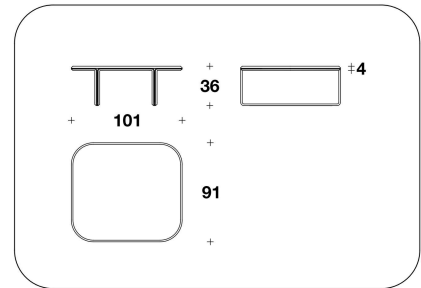

BENTLEY HOME
living / coffee tables
TADLEY

CTB (34EL) - CTB (34EP)
 VENEERED : SIDE TABLE
 61x61x51H.cm
 24x24x20H."

CTB (34ML) - CTB (34MP)
 MARBLE : SIDE TABLE
 61x61x51H.cm
 24x24x20H."

CTB (34PL) - CTB (34PP)
 LEATHER : SIDE TABLE
 61x61x51H. cm
 24x24x20H. "

CTB (32EL) - CTB (32EP)
 VENEERED : COFFEE TABLE
 101x91x36H.cm
 39 2/3x35 2/3x14 1/4H."

CTB (32ML) - CTB (32MP)
 MARBLE : COFFEE TABLE
 101x91x36H.cm
 39 2/3x35 2/3x14 1/4H."

CTB (32PL) - CTB (32PP)
 LEATHER : COFFEE TABLE
 101x91x36H. cm
 39 2/3x35 2/3x14 1/4H. "

CTB (33EL) - CTB (33EP)
 VENEERED : COFFEE TABLE
 121x71x30H.cm
 47 2/3x28x11 3/4H."

CTB (33ML) - CTB (33MP)
 MARBLE : COFFEE TABLE
 121x71x30H.cm
 47 2/3x28x11 3/4H."

CTB (33PL) - CTB (33PP)
 LEATHER : COFFEE TABLE
 121x71x30H. cm
 47 2/3x28x11 3/4H. "