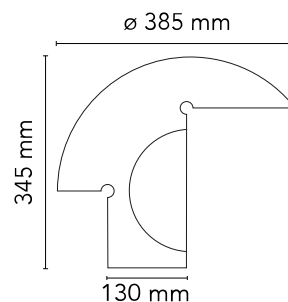

BOOK AN APPOINTMENT

Main specifications

EAN	8059607014257
Mounting	Table
Environments	Indoor dry location
Light Source Type	Bulb
Lamp category	Halogen
Lamp holders	E27
Ilcos	HSGS
Number of heads	1
Power (W)	70

Physical

Colour	Marble
Length (mm)	390
Cord length (mm)	2200
Net weight (kg)	7.5
Package height (mm)	430
Package width (mm)	220
Package length (mm)	460
Package volume (m3)	0.04
IP internal	20

Download

Mounting instructions [↓ PDF](#)