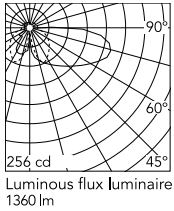

Physical

Colour	Marble
Length (mm)	390
Cord length (mm)	2200
Net weight (kg)	7.5
Package height (mm)	430
Package width (mm)	220
Package length (mm)	460
Package volume (m3)	0.04
IP internal	20

Download

Mounting instructions [↓ PDF](#)

Spare Parts [↓ PDF](#)

Photometric Files

LDT / IES [↓ LDT](#)

Technical Drawings

2D [↓ ZIP](#)

3D [↓ ZIP](#)

Schematic light drawing

Photometric