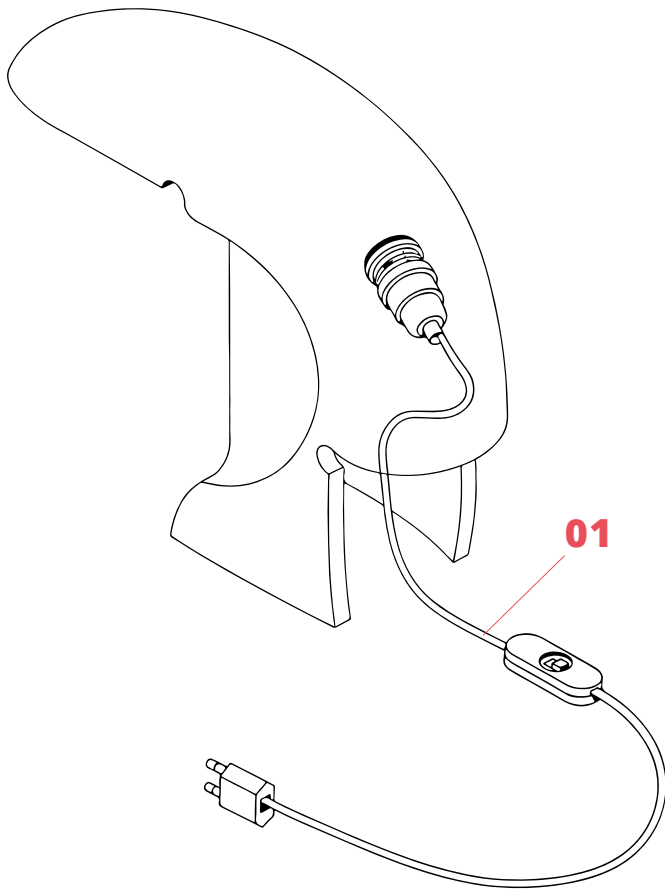

Spare Parts

01. Electrical Wiring White

RF04727

DOWNLOAD