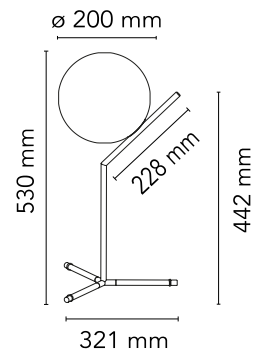

### Main specifications

EAN	8059607002636
Mounting	Table
Environments	Indoor dry location
Light Source Type	Bulb
Lamp category	Halogen
Lamp holders	E14
Ilcos	HSGS
Number of heads	1
Power (W)	60

### Physical

Colour	Black
Length (mm)	200
Net weight (kg)	1.4
Package volume (m3)	0.04
IP internal	20

## Schematic light drawing

Luminous flux luminaire  
689 lm