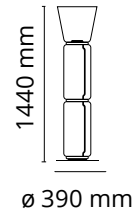

45W - 1174lm - 2700K - CRI> 90

Standing lamps consisting of interconnecting glass modules reaching a height of 2,17 metres (85.43"). Cylindrical and semi-spherical transparent blown glass structure, die cast aluminium base and rings, hydroformed steel internal lateral arms and injection moulded optical opal silicone outer ring diffusers. The power supply cable is 2 metres (78.74") long, with a pedal operated panel used as a dimmer to adjust the light intensity by 10% to 100% in either direction. Wall mounted power supply unit with interchangeable plugs.

Are you a professional and your project needs consulting and support?

[BOOK AN APPOINTMENT](#)