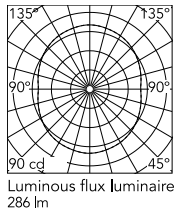

Schematic light drawing

Photometric

Lighting type	Total
Light distribution	Symmetric
CCT (K)	2700
CRI>	90

Electrical

Insulation class	III
Frequency (Hz)	50/60
Main voltage (Vac)	100-240/48
LED voltage Vf (Vdc)	null
Driver	Remote included
Dimmable	Yes
Dimming type	Electronic 48V
Dimming interface	Dimmer Integrated
Plug type	Type G, Type A, Type C
Batteries inside	No

Ecodesign and Energy Labelling

This product contains a light source of energy efficiency class E

Replaceable (LED only) light source by a professional

Replaceable control gear by an end-user