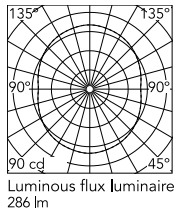

Schematic light drawing

Photometric

Lighting type	Total
Light distribution	Symmetric
CCT (K)	2700

Electrical

Insulation class	III
Frequency (Hz)	50/60
Main voltage (Vac)	100-240/48
LED voltage Vf (Vdc)	null
Driver	Remote included
Dimmable	Yes
Dimming type	Electronic 48V
Dimming interface	Dimmer Integrated
Plug type	Type G, Type A, Type C
Batteries inside	No