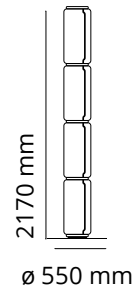

FLOS

■ F0292000 Black

Noctambule Floor 4 High Cylinder Big Base

Designed by Konstantin Grcic, 2019

45W - 1378lm - 2700K

Standing lamps consisting of interconnecting glass modules reaching a height of 2,17 metres (85.43"). Cylindrical and semi-spherical transparent blown glass structure, die cast aluminium base and rings, hydroformed steel internal lateral arms and injection moulded optical opal silicone outer ring diffusers. The power supply cable is 2 metres (78.74") long, with a pedal operated panel used as a dimmer to adjust the light intensity by 10% to 100% in either direction. Wall mounted power supply unit with interchangeable plugs.

Are you a professional and your project needs consulting and support?

[BOOK AN APPOINTMENT](#)

Main specifications

EAN	8059607000922
Mounting	Floor
Environments	Indoor dry location
Light Source Type	LED
LED type	LED Module
Power (W)	45
System flux (lm)	1378

Physical

Colour	Black
Length (mm)	550
Cord length (mm)	1800
Net weight (kg)	27.3
Package volume (m3)	0.35
IP internal	20

Download

Mounting instructions	↓ PDF
Mounting instructions	↓ PDF
Spare Parts	↓ PDF