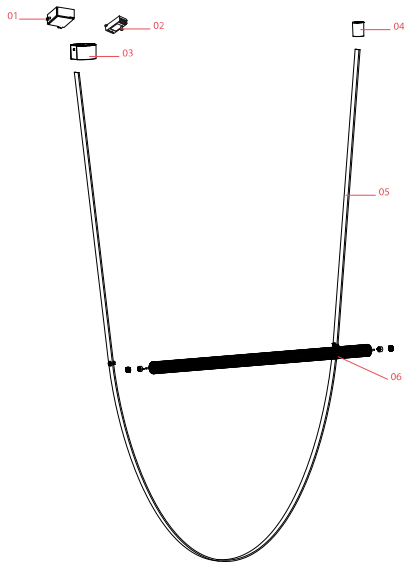

Spare Parts

01.	Power supply unit for led	RF22934
02.	12-48V Led Dimmer	RF26994
03.	Assembly Rose Cover Green	RF9523139
04.	Assembly Suspension Rose for Wirelines Green	RF30045
06.	WireLine Body	F9521000