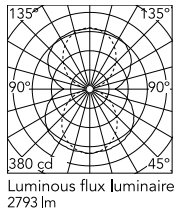

Physical

Colour	Green
Length (mm)	1300
Cord length (mm)	4050
Canopy dimension (mm)	70
Canopy width (mm)	130
Net weight (kg)	7.8
Package volume (m3)	0.05
IP internal	20

Download

[Mounting instructions](#)  PDF

Photometric Files

[LDT / IES](#)  LDT

Technical Drawings

[3D](#)  ZIP

[Bim](#)  ZIP

Schematic light drawing

Photometric

Lighting type	Total
Light distribution	Symmetric
CCT (K)	2700
CRI>	90