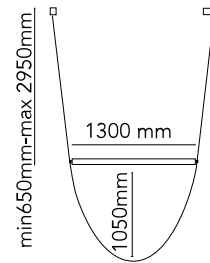

FLOS

 F9520039 Green

Wireline

Designed by Formafantasma, 2019

45W - 2793lm - 2700K - CRI> 90

Suspension lamp with diffused light. Tubular in transparent extruded glass and internal diffuser in opal PC. Ferrules made with CNC technology in satin stainless steel. Extruded cable in pink and forest green rubber. Injection molded PC rosette in the same finishes as the cable. The electronics integrated in the ceiling rose allows the use of different dimerization systems: push, 1-10, potentiometer, DALI. In the absence of these systems, the luminous flux can be set during installation, with the push system included in the canopy. Useful length of the cable 3mt.

Physical

Colour	Green
Length (mm)	1300
Cord length (mm)	4050
Canopy dimension (mm)	70
Canopy width (mm)	130
Net weight (kg)	7.8
Package volume (m3)	0.05
IP internal	20

Download

[Mounting instructions](#)  PDF