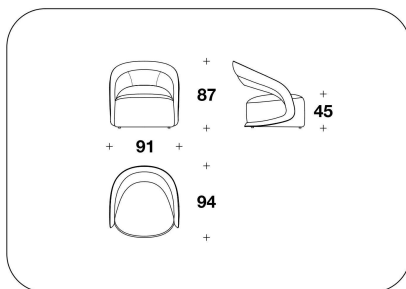

OPTIONAL 1 Logo embroidery on back, available only for covered version

OPTIONAL 2 Logo inlay on the frame, available only for Burr Walnut version

BENTLEY HOME
sofa & armchairs
WICKHAM

RAM (POL)
POLTRONA / ARMCHAIR
91x94x87H. - H.S.45 cm
35 2/3x37x34 1/3H. - H.S.17 3/4 "

RAM (D3)
DIVANO 3 POSTI / 3 SEATER SOFA
230x97x91H. - H.S.45 cm
90 2/3x38 1/3x35 2/3H. - H.S.17 3/4 "

RAM (POLE)
BURR WALNUT : POLTRONA /
ARMCHAIR
91x94x87H. - H.S.45cm
35 2/3x37x34 1/3H. - H.S.17 3/4"

RAM (D3E)
BURR WALNUT : DIVANO 3 POSTI / 3
SEATER SOFA
230x97x91H. - H.S.45cm
90 2/3x38 1/3x35 2/3H. - H.S.17 3/4"

Note