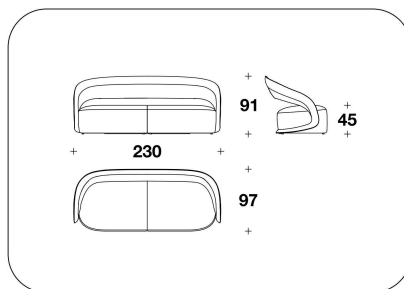

OPTIONAL 1 Logo embroidery on back, available only for covered version

OPTIONAL 2 Logo inlay on the frame, available only for Burr Walnut version

BENTLEY HOME
sofa & armchairs
WICKHAM

RAM (POL)
POLTRONA / ARMCHAIR
91x94x87H. - H.S.45 cm
35 2/3x37x34 1/3H. - H.S.17 3/4 "

RAM (D3)
DIVANO 3 POSTI / 3 SEATER SOFA
230x97x91H. - H.S.45 cm
90 2/3x38 1/3x35 2/3H. - H.S.17 3/4 "

RAM (POLE)
BURR WALNUT : POLTRONA /
ARMCHAIR
91x94x87H. - H.S.45cm
35 2/3x37x34 1/3H. - H.S.17 3/4"

RAM (D3E)
BURR WALNUT : DIVANO 3 POSTI / 3
SEATER SOFA
230x97x91H. - H.S.45cm
90 2/3x38 1/3x35 2/3H. - H.S.17 3/4"

Note