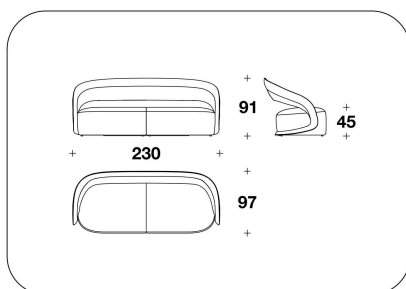

OPTIONAL 1 Logo embroidery on back, available only for covered version

OPTIONAL 2 Logo inlay on the frame, available only for Burr Walnut version

BENTLEY HOME
sofa & armchairs
WICKHAM

RAM (POL)
POLTRONA / ARMCHAIR
91x94x87H. - H.S.45 cm
35 2/3x37x34 1/3H. - H.S.17 3/4 "

RAM (D3)
DIVANO 3 POSTI / 3 SEATER SOFA
230x97x91H. - H.S.45 cm
90 2/3x38 1/3x35 2/3H. - H.S.17 3/4 "

RAM (POLE)
BURR WALNUT : POLTRONA /
ARMCHAIR
91x94x87H. - H.S.45cm
35 2/3x37x34 1/3H. - H.S.17 3/4"

RAM (D3E)
BURR WALNUT : DIVANO 3 POSTI / 3
SEATER SOFA
230x97x91H. - H.S.45cm
90 2/3x38 1/3x35 2/3H. - H.S.17 3/4"

Note