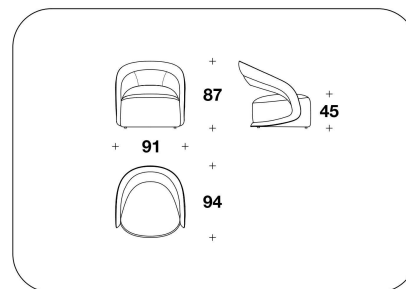

OPTIONAL 1 Logo embroidery on back, available only for covered version

OPTIONAL 2 Logo inlay on the frame, available only for Burr Walnut version

BENTLEY HOME
sofa & armchairs
WICKHAM

RAM (POL)
POLTRONA / ARMCHAIR
91x94x87H. - H.S.45 cm
35 2/3x37x34 1/3H. - H.S.17 3/4 "

RAM (D3)
DIVANO 3 POSTI / 3 SEATER SOFA
230x97x91H. - H.S.45 cm
90 2/3x38 1/3x35 2/3H. - H.S.17 3/4 "

RAM (POLE)
BURR WALNUT : POLTRONA /
ARMCHAIR
91x94x87H. - H.S.45cm
35 2/3x37x34 1/3H. - H.S.17 3/4"

RAM (D3E)
BURR WALNUT : DIVANO 3 POSTI / 3
SEATER SOFA
230x97x91H. - H.S.45cm
90 2/3x38 1/3x35 2/3H. - H.S.17 3/4"

Note