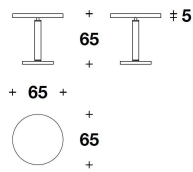

Undertop details in varnished steel

**DOLCE & GABBANA CASA**  
**coffee-side tables**  
**ATENA**

DOLCE & GABBANA  
CASA

CTD (13) - CTD (13R)  
SIDE TABLE  
Ø 65x65H.cm  
Ø 25 2/3x25 2/3H."

CTD (14) - CTD (14R)  
SIDE TABLE  
Ø 65x85H.cm  
Ø 25 2/3x33 1/3H."