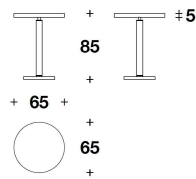

Undertop details in varnished steel

**DOLCE & GABBANA CASA**  
**coffee-side tables**  
**ATENA**

DOLCE & GABBANA  
CASA

CTD (13) - CTD (13R)  
SIDE TABLE  
Ø 65x65H.cm  
Ø 25 2/3x25 2/3H."

CTD (14) - CTD (14R)  
SIDE TABLE  
Ø 65x85H.cm  
Ø 25 2/3x33 1/3H."