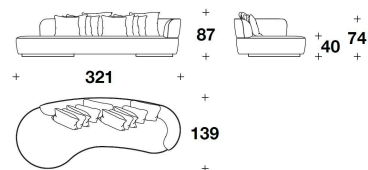

BASE Wood veneered glossy brushed Quercia finishing

DOLCE & GABBANA CASA
sofas & armchairs
GAROFANO

DOLCE & GABBANA
CASA

CDG (50/3) - CDG (50/1)
CUSCINO DECORATIVO /
DECORATIVE CUSHION
50x50 cm
19 3/4x19 3/4 "

CDG (50/SCH3) - CDG (50/SCH) - CDG
(60/SCH3) - CDG (60/SCH)
CUSCINO SCHIENALE / BACK
CUSHION
50x50 - 60x60 cm
19 3/4x19 3/4 - 23 2/3x23 2/3 "

OPO (EDX) - OPO (ESX)
DIVANO CURVO DX O SX / RIGHT OR
LEFT CURVED SOFA
321x139x87H. - H.A.74 - H.S.40 cm
126 1/3x54 2/3x34 1/3H. - H.A.29 -
H.S.15 3/4 "