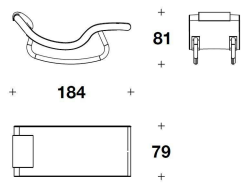

DOLCE & GABBANA CASA
sofas & armchairs
MAGNOLIA

MOA (CLL) - MOA (CL)
CHAISE LONGUE
184x79x81H. cm
72 1/3x31x32H. "

MOA (CLL) - MOA (CL)
CHAISE LONGUE
184x79x81H. cm
72 1/3x31x32H. "

Note