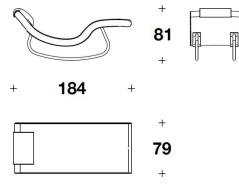

DOLCE & GABBANA CASA
sofas & armchairs
MAGNOLIA

MOA (CLL) - MOA (CL)
CHAISE LONGUE
184x79x81H. cm
72 1/3x31x32H. "

MOA (CLL) - MOA (CL)
CHAISE LONGUE
184x79x81H. cm
72 1/3x31x32H. "

Note