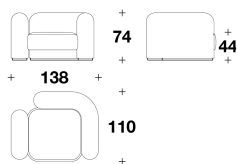

DOLCE & GABBANA CASA
sofas & armchairs
MOSS

CDG (50/SCH33) - CDG (60/SCH33) -
CDG (70/SCH33)
CUSCINO SCHIENALE SENZA FILETTO
/ BACK CUSHION WITHOUT PIPING
50x50 - 60x60 - 70x70cm
19 3/4x19 3/4 - 23 2/3x23 2/3 - 27 2/3x27
2/3"

MSS (POLD) - MSS (POLS)
POLTRONA DX O SX / RIGHT OR LEFT
ARMCHAIR
138x110x74H. - H.S.44cm
54 1/3x43 1/3x29H. - H.S.17 1/4"

MSS (ORG)
ORGANIC : DIVANO / SOFA
321x155x74H. - H.S.44cm
126 1/3x61x29H. - H.S.17 1/4"