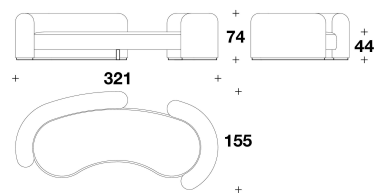

DOLCE & GABBANA CASA
sofas & armchairs
MOSS

CDG (50/SCH33) - CDG (60/SCH33) -
CDG (70/SCH33)
CUSCINO SCHIENALE SENZA FILETTO
/ BACK CUSHION WITHOUT PIPING
50x50 - 60x60 - 70x70cm
19 3/4x19 3/4 - 23 2/3x23 2/3 - 27 2/3x27
2/3"

MSS (POLD) - MSS (POLS)
POLTRONA DX O SX / RIGHT OR LEFT
ARMCHAIR
138x110x74H. - H.S.44cm
54 1/3x43 1/3x29H. - H.S.17 1/4"

MSS (ORG)
ORGANIC : DIVANO / SOFA
321x155x74H. - H.S.44cm
126 1/3x61x29H. - H.S.17 1/4"