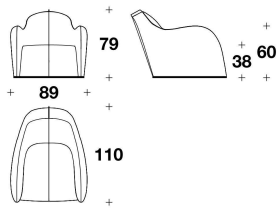

COVER Not removable leather (printed leather not included). EB logo printed on the back

BASE Lacquered wood with Black Gun glossy finishing and metal effect

BUGATTI HOME
sofas & armchairs
NOIRE

BBP (01)
POLTRONA / ARMCHAIR
89x110x79H. - H.S.38cm
35x43 1/3x31H. - H.S.15"