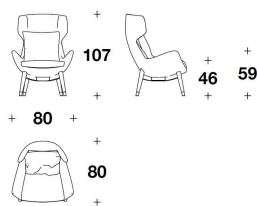

DOLCE & GABBANA CASA
sofas & armchairs
PESCO

CDG (45/3) - CDG (45/5) - CDG (45/4)
CUSCINO DECORATIVO /
DECORATIVE CUSHION
45x45 cm
17 3/4x17 3/4 "

POD (02)
POLTRONA / ARMCHAIR
80x80x107H. - H.A.59 - H.S.46 cm
31 1/3x31 1/3x42H. - H.A.23 1/3 - H.S.18
"

Note