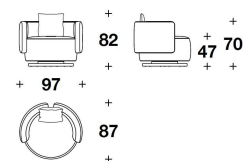

DOLCE & GABBANA CASA
sofas & armchairs
PLANETARIO MARGHERITA

DOLCE & GABBANA
CASA

CDG (45/3)
CUSCINO DECORATIVO IN TINTA
UNITA / PLAIN COLOUR DECORATIVE
CUSHION
45x45cm
17 3/4x17 3/4"

CDG (45/7) - CDG (45/2) - CDG (45/1) -
CDG (45/8) - CDG (45/5) - CDG (45/4)
CUSCINO DECORATIVO GRAFICATO /
DECORATIVE CUSHION WITH
GRAPHIC MOTIF
45x45cm
17 3/4x17 3/4"

PNT (POL)
POLTRONA / ARMCHAIR
97x87x82H. - H.A.70 - H.S.47cm
38 1/3x34 1/3x32 1/3H. - H.A.27 2/3 -
H.S.18 2/4"

Note