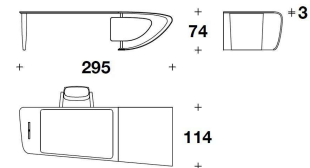

Drawer frame lacquered Silver Metal or Graphite Metal, with matt finishing, coordinated with the leg

**HANDLES / DETAILS** Aluminium varnished Silver Metal or Graphite Metal, with matt finishing

BTA (09)  
SCRIVANIA / DESK  
295x114x74H. - THK.3cm  
116x45x29H. - THK.1 3/16"

BTA (09)  
SCRIVANIA / DESK  
295x114x74H. - THK.3cm  
116x45x29H. - THK.1 3/16"

BTA (09)  
SCRIVANIA / DESK  
295x114x74H. - THK.3cm  
116x45x29H. - THK.1 3/16"

**Note**