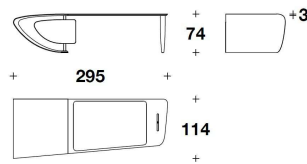

Drawer frame lacquered Silver Metal or Graphite Metal, with matt finishing, coordinated with the leg

**HANDLES / DETAILS** Aluminium varnished Silver Metal or Graphite Metal, with matt finishing

BTA (09)  
SCRIVANIA / DESK  
295x114x74H. - THK.3cm  
116x45x29H. - THK.1 3/16"

BTA (09)  
SCRIVANIA / DESK  
295x114x74H. - THK.3cm  
116x45x29H. - THK.1 3/16"

BTA (09)  
SCRIVANIA / DESK  
295x114x74H. - THK.3cm  
116x45x29H. - THK.1 3/16"

**Note**