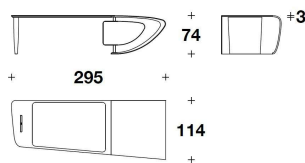

DESCRIZIONE TECNICA / TECHNICAL DESCRIPTION

GAMBE Gamba a "C": legno impiallacciato Natural Oak, Blue Oak oppure Black Oak, con finitura opaca

Gamba verticale: legno verniciato Silver Metal o Graphite Metal, finitura opaca

TOP Legno impiallacciato Natural Oak, Blue Oak oppure Black Oak, coordinato alla gamba a "C"

Sottomano in pelle Vermont, incassato sul top

Dettagli metallici in alluminio verniciato Silver Metal oppure Graphite Metal, finitura opaca

CASSETTIERA Frontale cassetti e schienale in pelle Vermont, abbinati al sottomano

Struttura cassetti laccata Silver Metal oppure Graphite Metal, finitura opaca, coordinato alla gamba

MANIGLIE / DETTAGLI Alluminio verniciato Silver Metal o Graphite Metal, finitura opaca

LEGS "C" shaped leg: wood veneered Natural Oak, Blue Oak or Black Oak, with matt finishing

Vertical leg: wood varnished Silver Metal or Graphite Metal, matt finishing

TOP Wood veneered Natural Oak, Blue Oak or Black Oak, coordinated with the "C" shaped leg

Desk pad in Vermont leather, built-in the top

Metal details in aluminium varnished Silver Metal or Graphite Metal, with matt finishing

CHEST OF DRAWERS Frontal drawer and back covered in Vermont leather, coordinated with the desk pad

Drawer frame lacquered Silver Metal or Graphite Metal, with matt finishing, coordinated with the leg

HANDLES / DETAILS Aluminium varnished Silver Metal or Graphite Metal, with matt finishing

BTA (09)
SCRIVANIA / DESK
295x114x74H. - THK.3cm
116x45x29H. - THK.1 3/16"