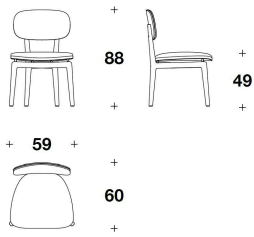

POLISHED CHROME

POLISHED CHROME

DOLCE & GABBANA CASA
chairs
VIOLA

SDD (07)
SEDIA / CHAIR
59x60x88H. - H.S.49cm
23 1/3x23 2/3x34 2/3H. - H.S.19 1/4"

Note